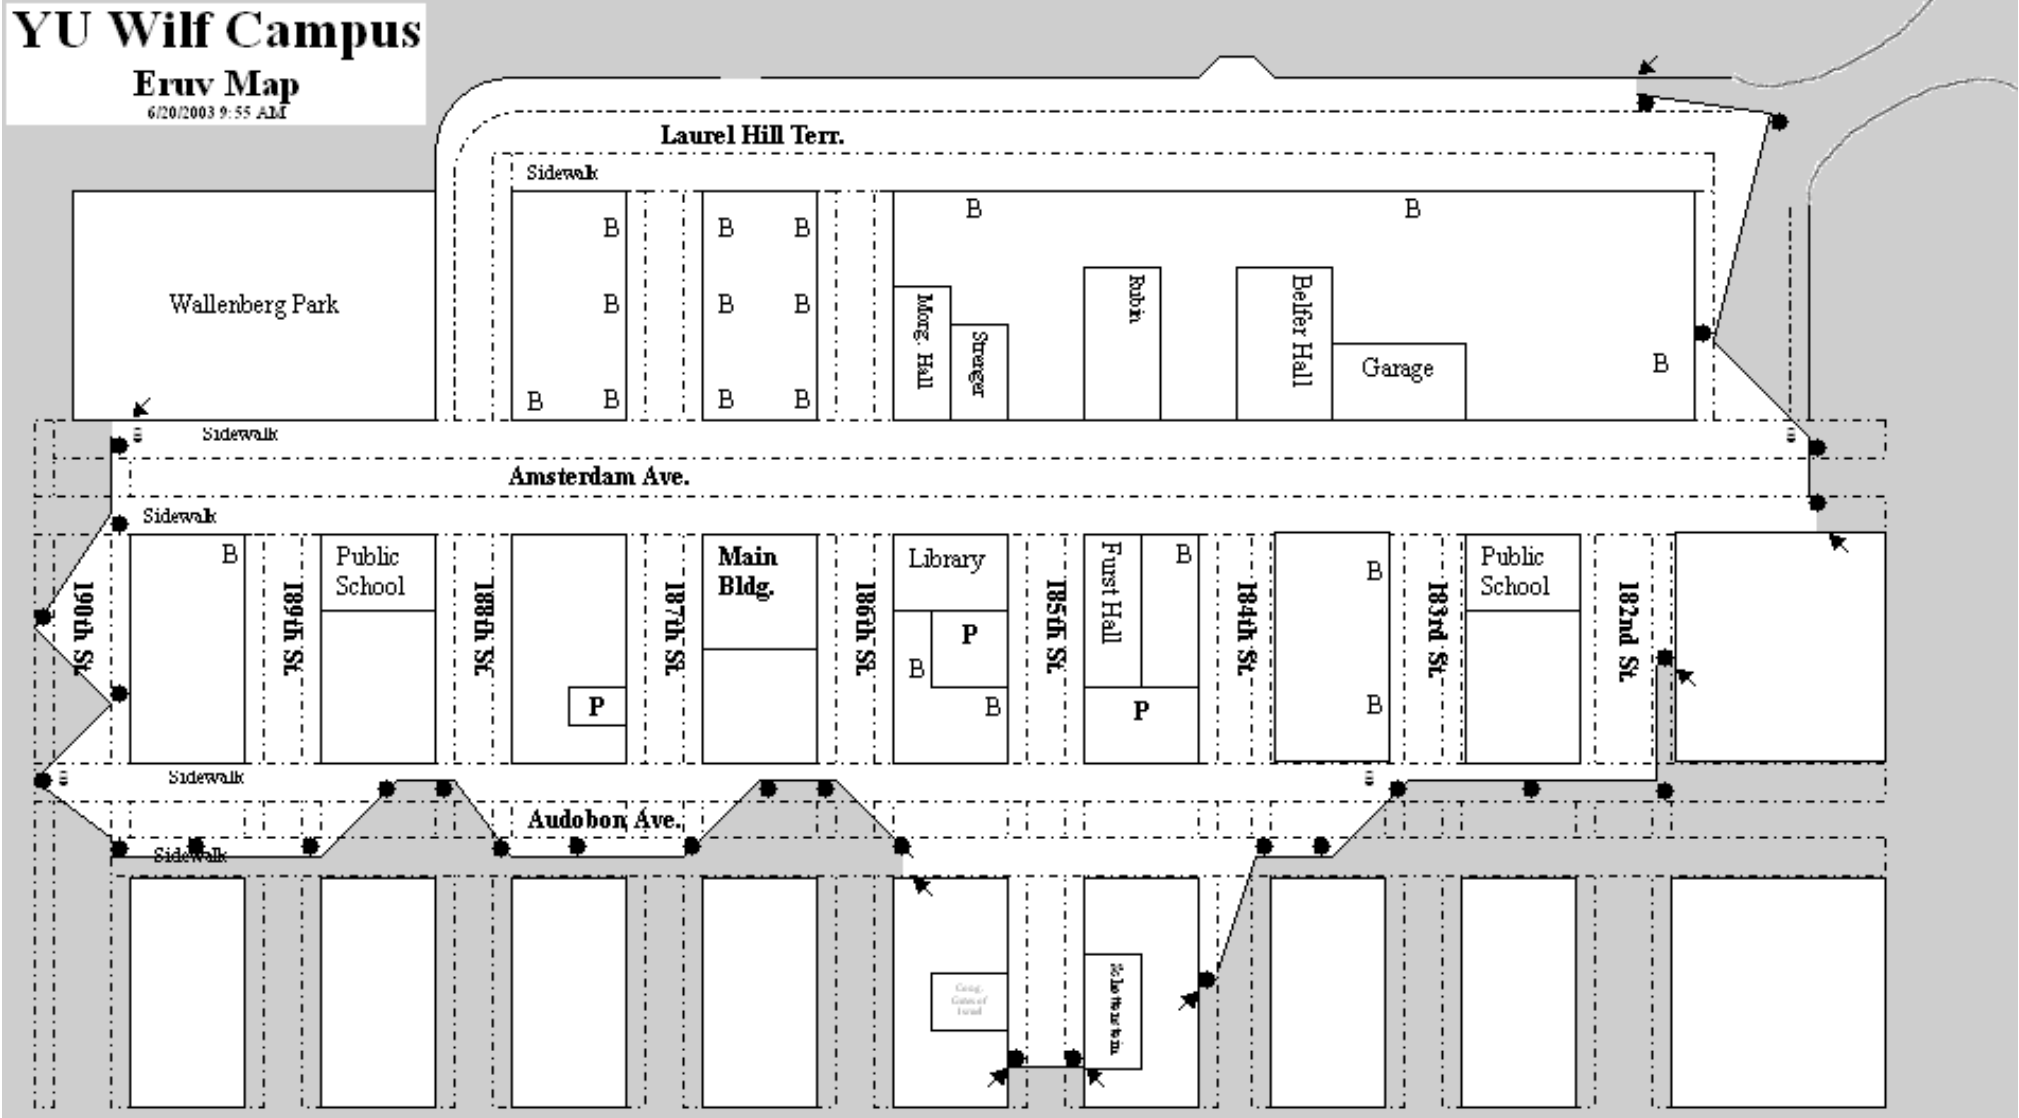

YU Wilf Campus
Eruv Map
 6/20/2003 9:55 AM

Map Legend:

- Poles in use
- ▲ Gaps less than 18ft

- P YU Parking Lots
- B Building w/YU Students

D' losos
 GRAY AREA IS OUTSIDE ERUV